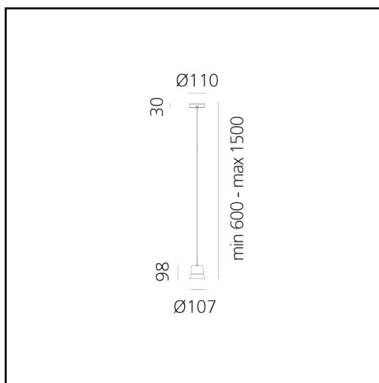

## LUMINAIRE

- Watt: **8W**
- Delivered lumens output: **504lm**
- CCT: **3000K**
- Efficiency: **70%**
- Efficacy: **63.04lm/W**
- CRI: **80**

## FEATURES

- Article Code: **0230010A**
- Colour: **White**
- Installation: **Suspension**
- Material: **Glass, Aluminium**
- Series: **Design Collection**
- Environment: **Indoor**
- design by: **Patrick Norguet**

## DIMENSIONS

- Height: **cm 9.8**
- Diameter: **cm 10.7**
- Base Width: **cm 3**
- Base Diameter: **cm 11**
- Max Height from ceiling: **cm 1,500**
- Glow Wire Test: **650°**